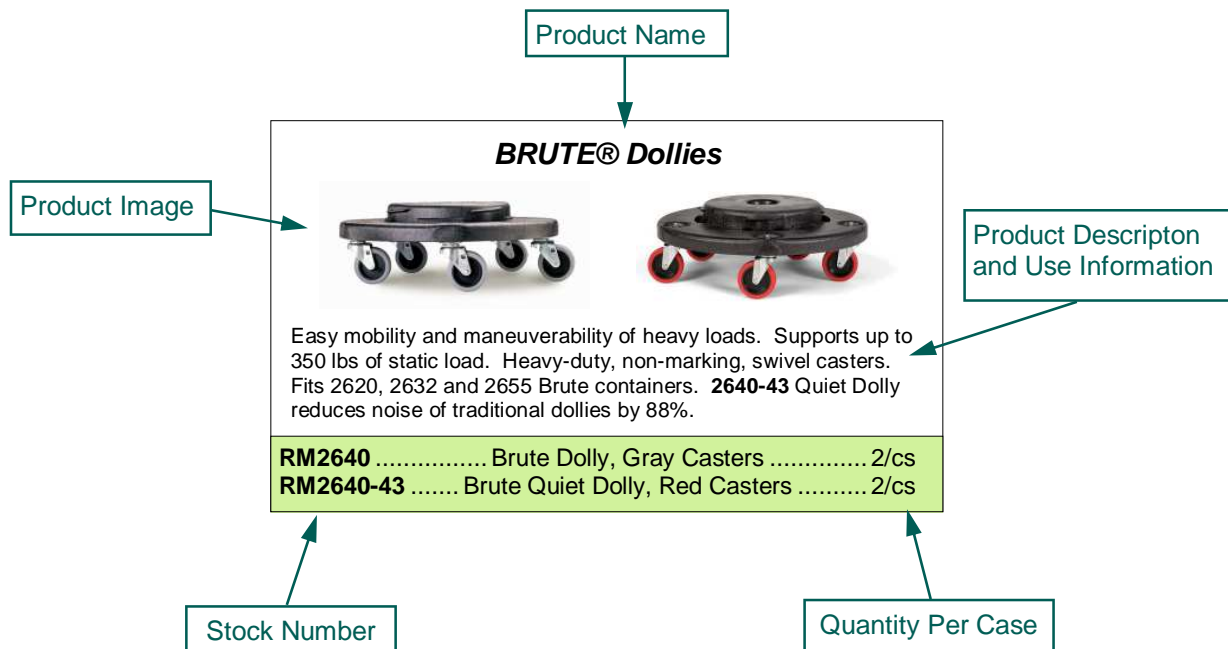

About This Catalog

We are pleased to offer the latest edition of our Janitorial & Maintenance Supplies catalog. This catalog contains a full spectrum of Janitorial, Industrial, Food Service and Maintenance products from many of the top vendors in the market. *If you can't find what you are looking for, please ask. New items are regularly added to our inventory and non-stock items can be special ordered.* Additional product information and Material Safety Data Sheets are available upon request or at the vendor web site addresses listed at the top of each page.

Product Information Guide:

Manufacturer Index .....Page 2

Quick Product Index .....Page 3

Product Information .....Page 4 to 120

Product Index .....Page 121 to 124