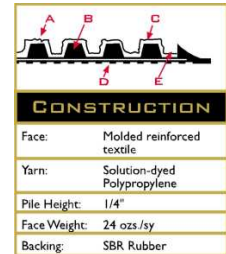

BD679G Gallon 4/cs
BD679P 5 Gallon Pail 1/cs

Waterhog™ Classic Indoor/Outdoor Mat

100% polypropylene fiber over rubber-reinforced nubs prevents pile from crushing in high traffic areas. Water dam border keeps dirt and water in the mat and off the floor. Cleated rubber backing is very durable and keeps mat from moving around when placed on commercial carpeting. Charcoal, other colors available by special order.